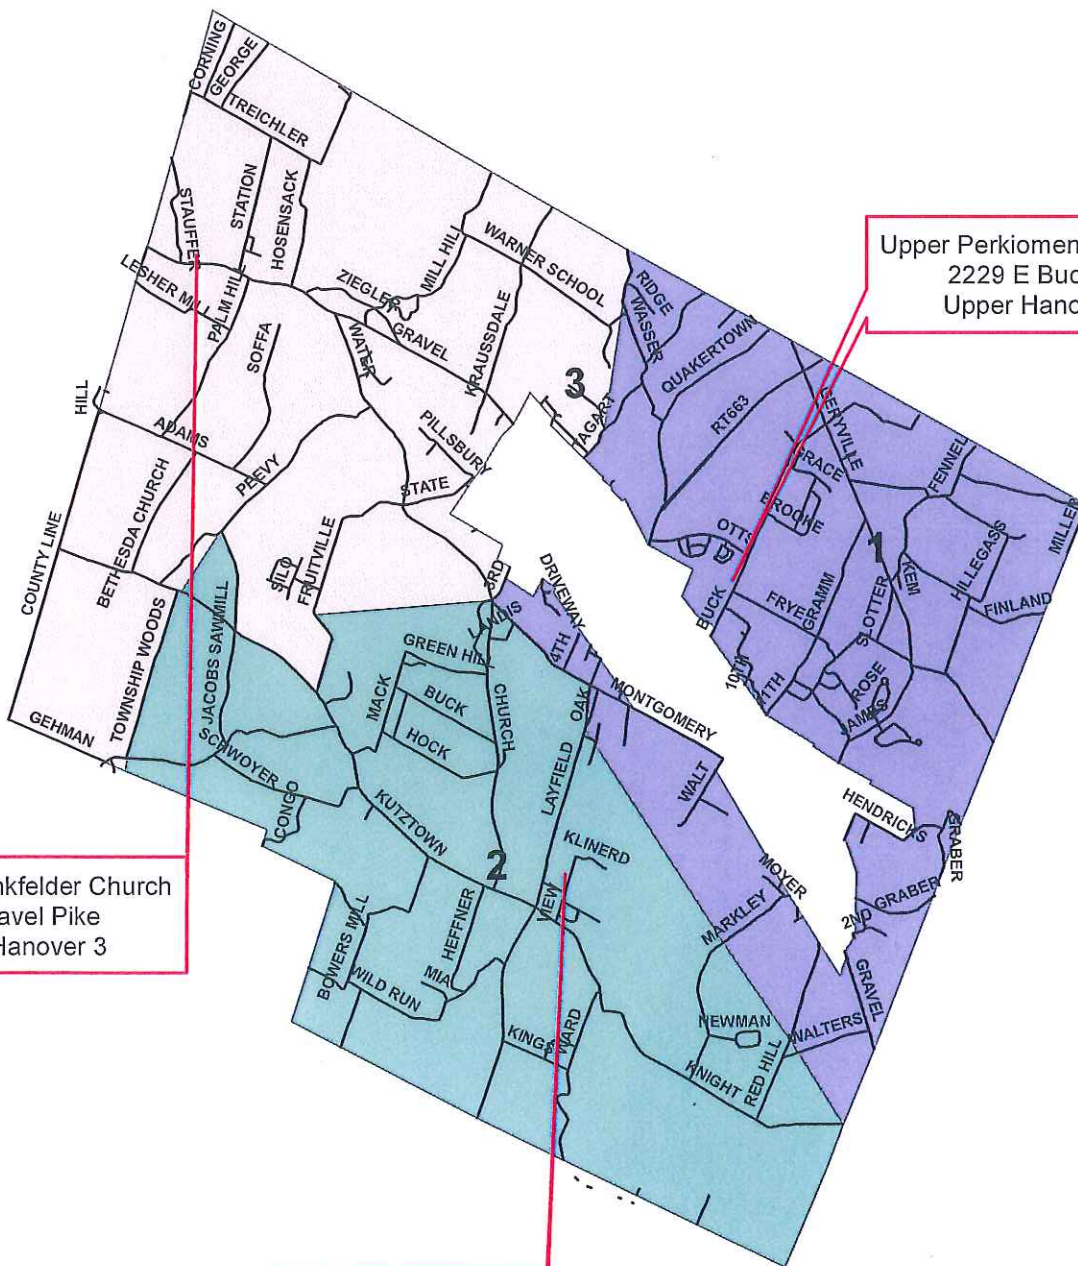

# UPPER HANOVER TOWNSHIP

## Polling Locations

Upper Perkiomen Educ. Ctr.  
2229 E Buck Rd  
Upper Hanover 1

Palm Schwenkfelder Church  
833 Gravel Pike  
Upper Hanover 3

St Philip Neri Church  
1325 Klinerd Rd  
Upper Hanover 2